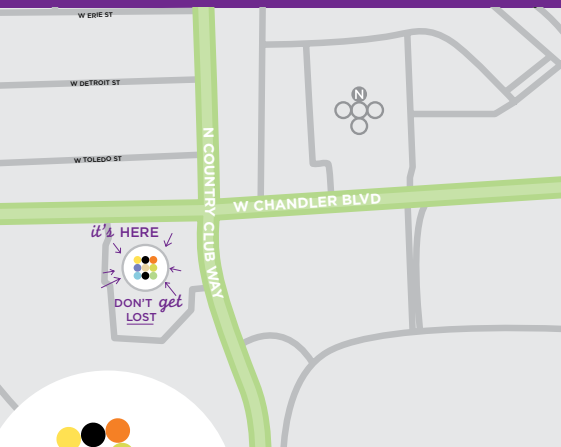

### 24/7 EAT & DRINK

- a.m. Kitchen Skillet™ is free with your stay and always has plenty to choose from with hot breakfast items, fresh fruit and more
  - Weekdays 6:30-9:00 a.m.
  - Weekends 7:00-10:00 a.m.
- 24/7 Gallery Menu offers freshly prepared meals any time day or night
- 24/7 Gallery Market offers perfectly packaged grab 'n go items, from snacks and sandwiches to pastries and sweets
- Coffee to Cocktails Bar offers specialty beverages made with Starbucks® espresso roast and a variety of premium beers, wines & cocktails

### EXPLORE

- Chandler Fashion Center Mall
- Ashley Manor Castle
- Downtown Chandler
- Chicago Cubs Spring Training Venue
- Arizona State University
- Golf

NOW OVER 200 *hotel locations* AND COUNTING, SO YOU'LL NEVER HAVE  
TO SETTLE FOR ANY PLACE LESS THAN HYATT PLACE